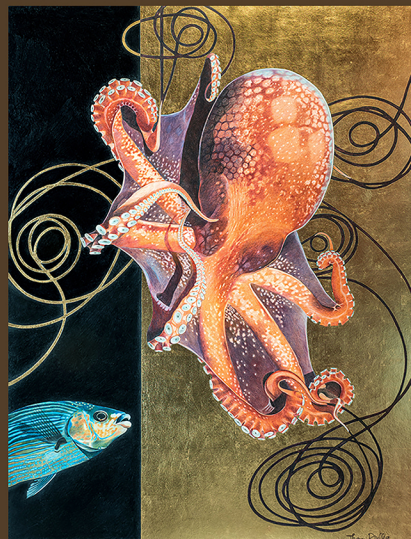

Natural Inspirations - Kelly Thorn Dulka

January 10 - February 26, 2021

Fish and Flower, Boerner Gardens
Colored Pencil, 12K White Gold Leaf, 38" x 21.5"

Octopus 8: Life!
Colored Pencil, 23K Gold Leaf, 38" x 29"

Needle's Eye, Antelope Canyon #6
Colored Pencil, 36" x 42"

Dulka's large, colored pencil and gold leaf drawings are inspired by the beauty and power of nature.

Three series are included in this solo exhibit:
Antelope Canyon, Fish and Flower, and Sea Life.

Altogether these series present the artist's musings about the relationships between water and animals/plants through "unlikely couplings" and the impact of water on landforms. Her investigatory process results in images that push realism into varying levels of abstraction and design.